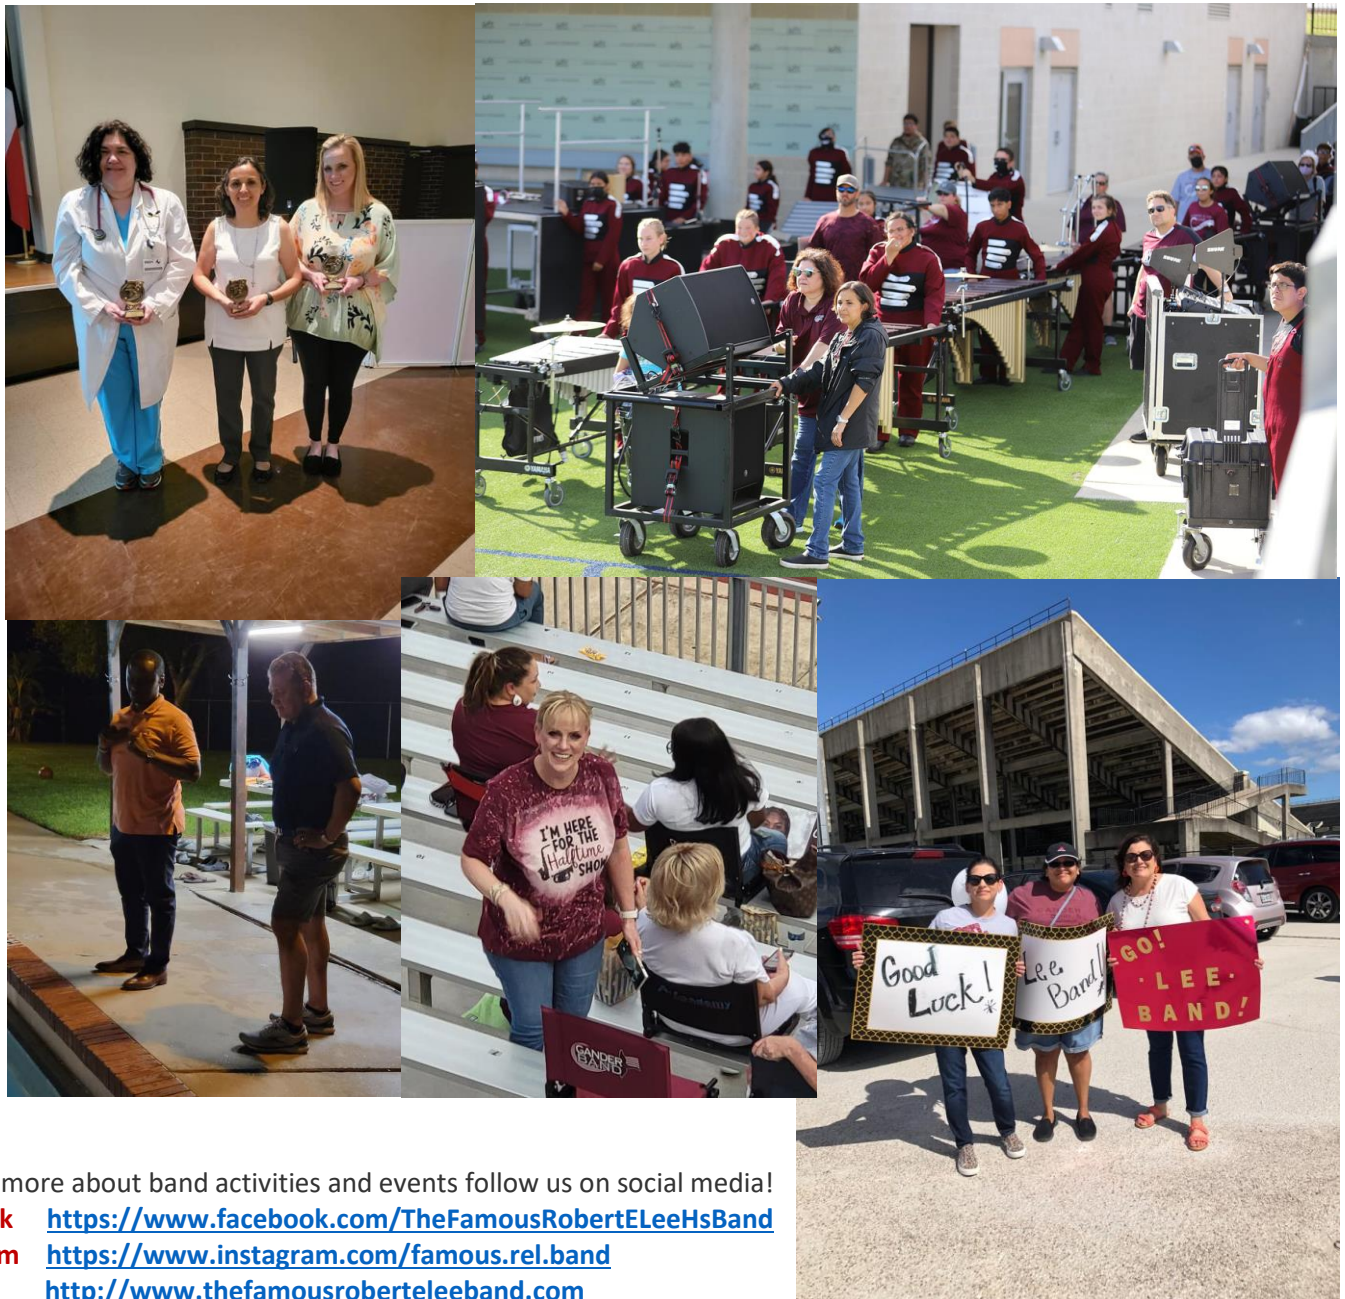

2023-2024
For parents

Incoming
Students & Family
Information

BAND BENEFITS PARENTS, TOO.

The REL band family extends to parents as well! Being involved in the REL Band Boosters is a GREAT way to meet other families, rekindle your volunteer skills, and see firsthand how much fun your student is having in band. You will find yourself making new friends and meeting new people that you may never have met otherwise. Although band families come from different backgrounds and walks of life, everyone can have fun working together to support the band and watching our kids perform!

To learn more about band activities and events follow us on social media!

Facebook <https://www.facebook.com/TheFamousRobertELeeHsBand>

Instagram <https://www.instagram.com/famous.rel.band>

Website <http://www.thefamousrobteleeband.com>